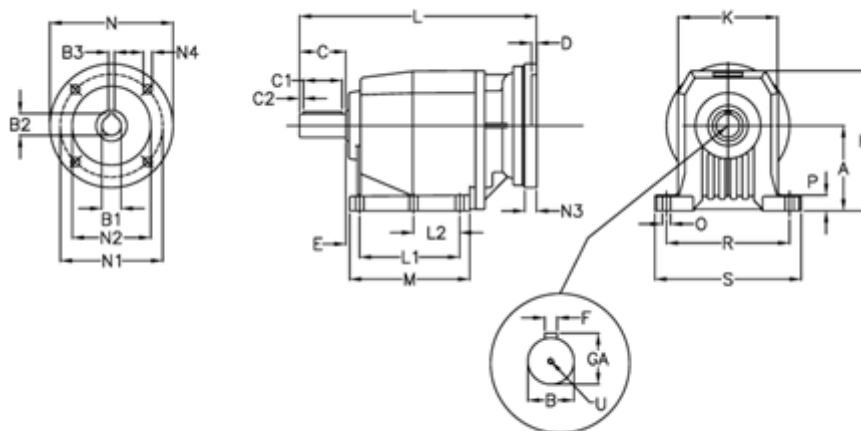

Article number: 40600800761270

Description: Helical gearbox  
C802P-7,6-P225B5

## Measures

A = 250	D = 6.0	L2 = 0.0	P = 35
B = 80	E = 33	M = 277.0	R = 370
B1 = 60	F = 22	N = 450	S = 440
B2 = 64.4	GA = 85.0	N1 = 400	U = M20x42
B3 = 18	H = 420	N2 = 350	
C = 140	K = 320	N3 = 25	
C1 = 110	L = 705.5	N4 = 18	
C2 = 15	L1 = 210.0	O = 26	